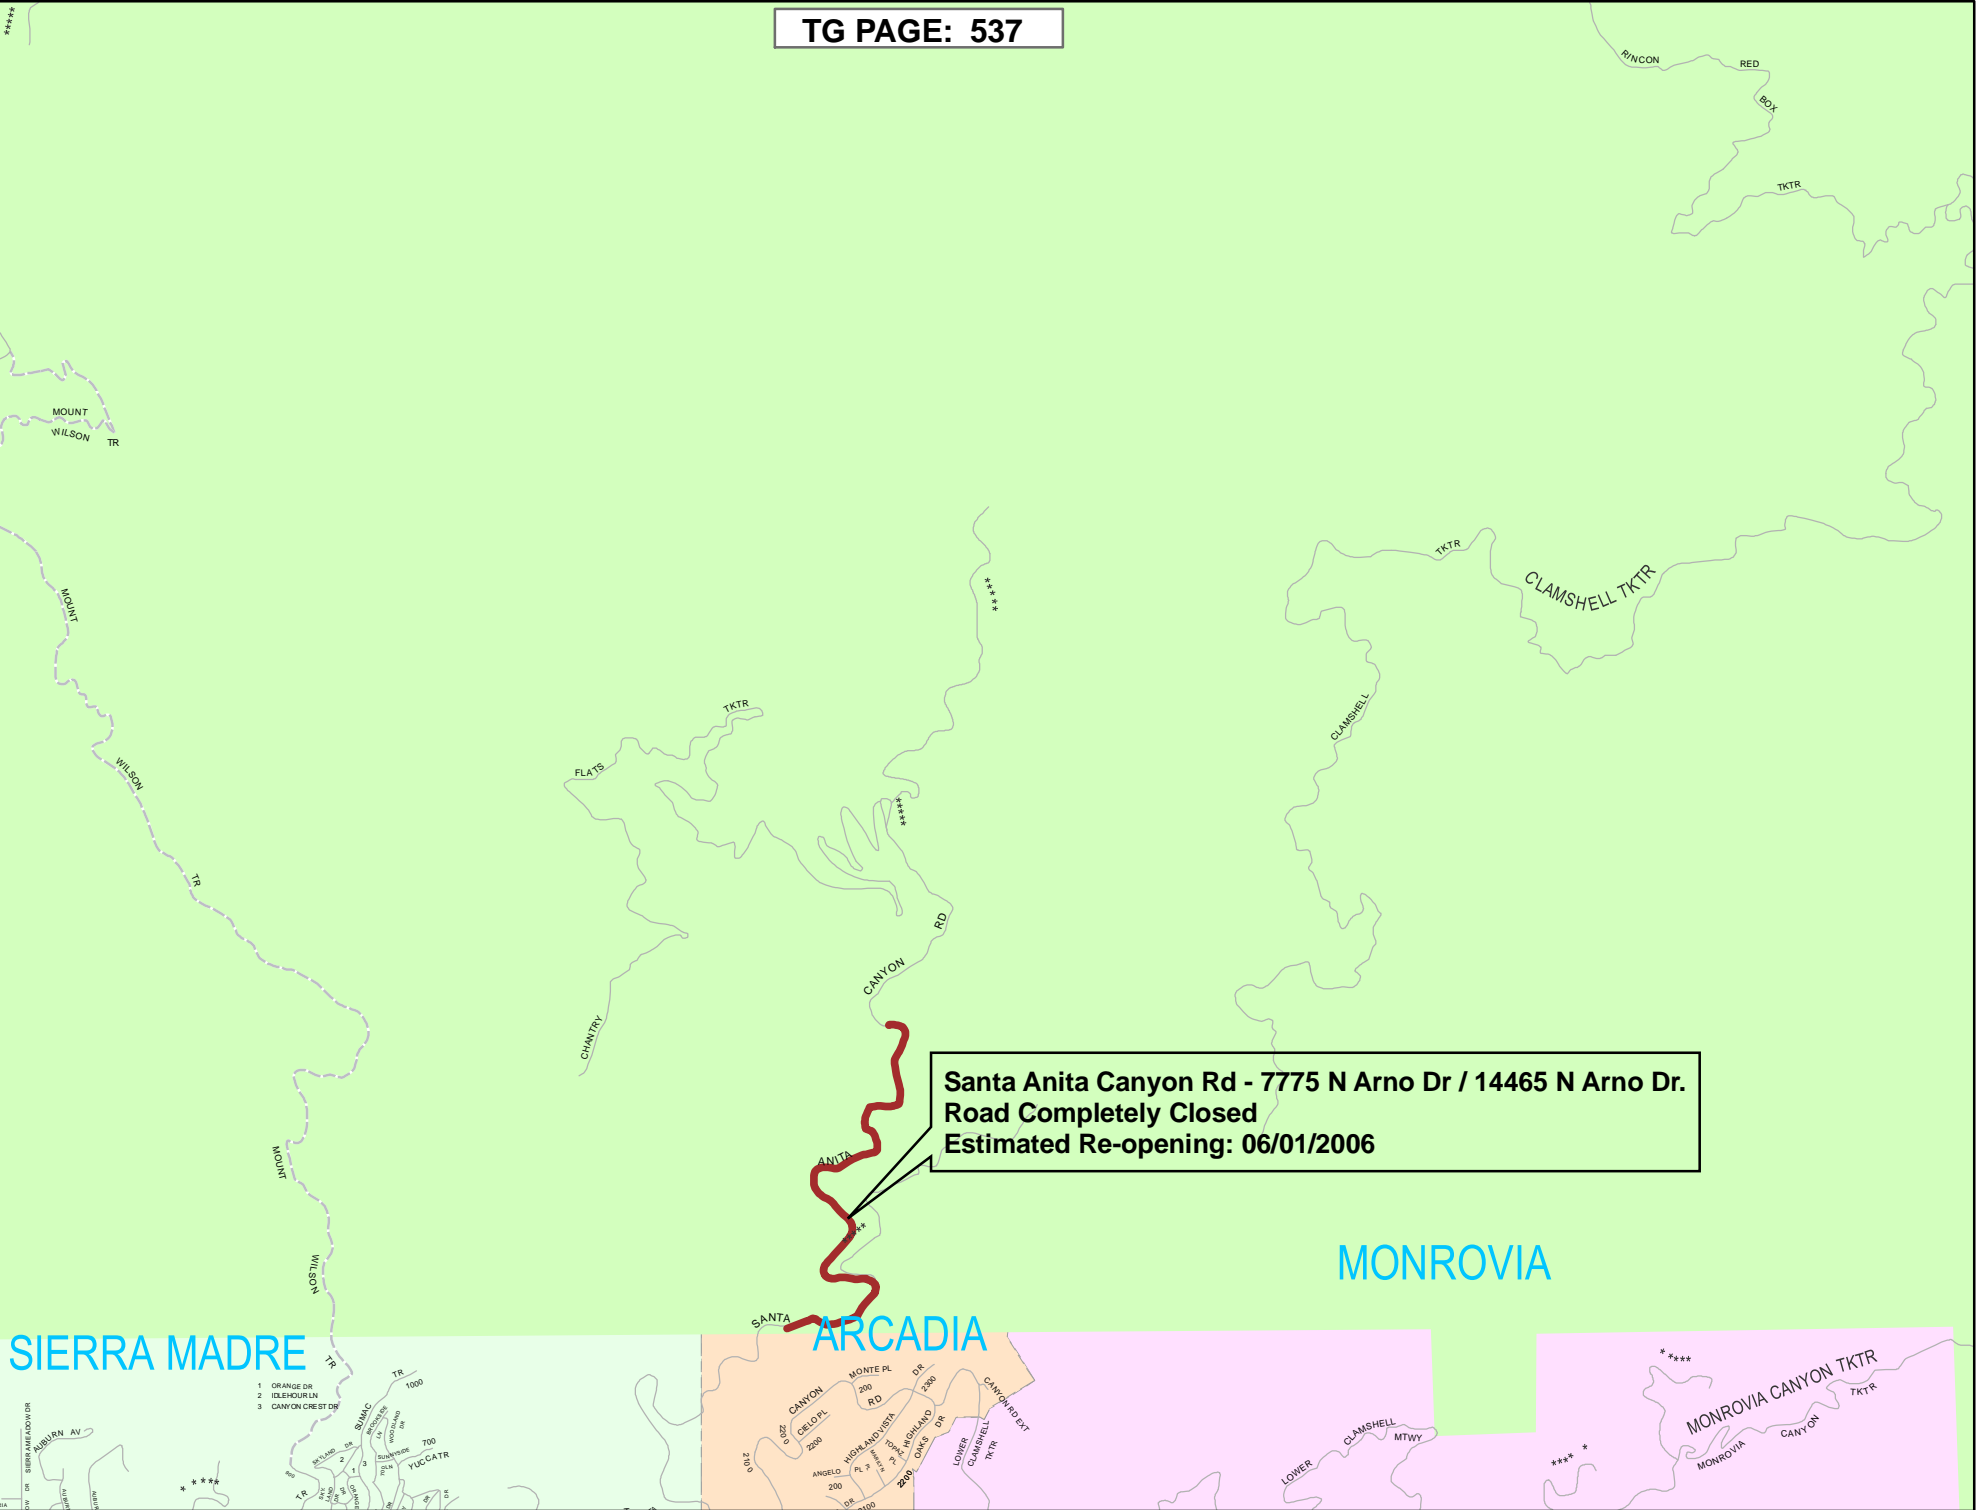

Data contained in this map is produced in whole or part from the Thomas Bros @. This map is copyrighted, and reproduced with permission granted, by Thomas Bros @. All rights reserved.

**Santa Anita Canyon Rd - 7775 N Arno Dr / 14465 N Arno Dr.
Road Completely Closed
Estimated Re-opening: 06/01/2006**

SIERRA MADRE

MONROVIA

ARCADIA

- 1 ORANGE DR
- 2 BILSKIRLIN
- 3 CANYON CREST DR