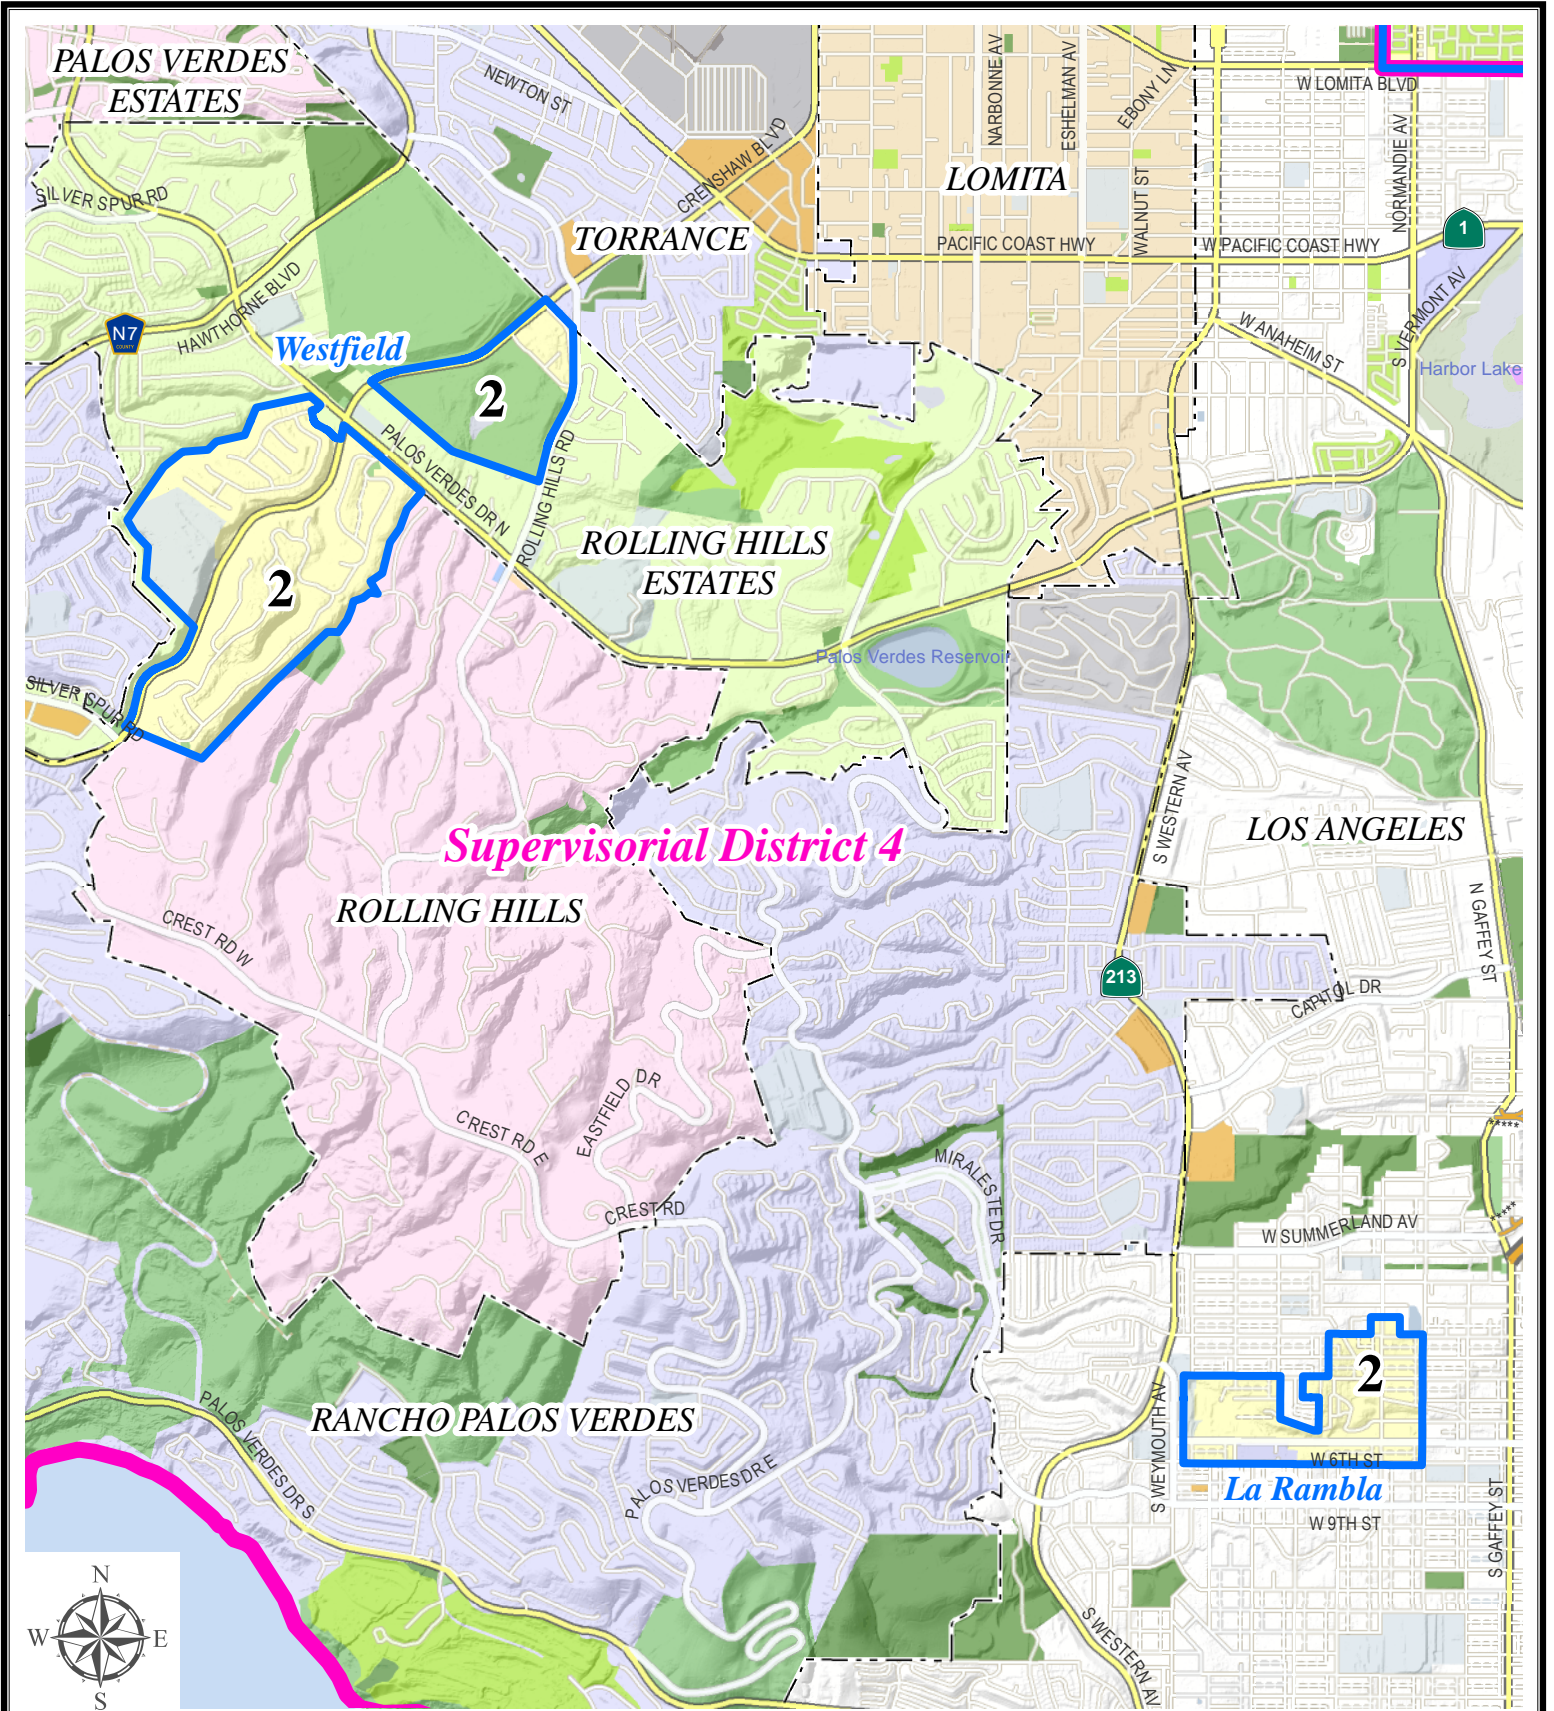

**TRASH
AREA COLLECTION**

1	Monday
2	Tuesday
4	Thursday
5	Friday

*South Bay
Residential Franchise
Trash Collection Schedule*

Supervisory District 4

Supervisory District 2

TRASH AREA COLLECTION	
1	Monday
2	Tuesday

Detail A
South Bay Residential Franchise
Trash Collection Schedule

TRASH AREA COLLECTION	
4	Thursday

Detail B
South Bay Residential Franchise
Trash Collection Schedule

TRASH AREA COLLECTION	
5	Friday

Detail C
South Bay Residential Franchise
Trash Collection Schedule

**TRASH
AREA COLLECTION**

5 Friday

Detail D
South Bay Residential Franchise
Trash Collection Schedule

0.25 0 0.25 0.5 Mile

TRASH AREA COLLECTION	
2	Tuesday
4	Thursday
5	Friday

Detail E
South Bay Residential Franchise
Trash Collection Schedule

TRASH AREA COLLECTION	
2	Tuesday

Detail F
South Bay Residential Franchise
Trash Collection Schedule

**TRASH
AREA COLLECTION**

2 Tuesday

Detail G
South Bay Residential Franchise
Trash Collection Schedule