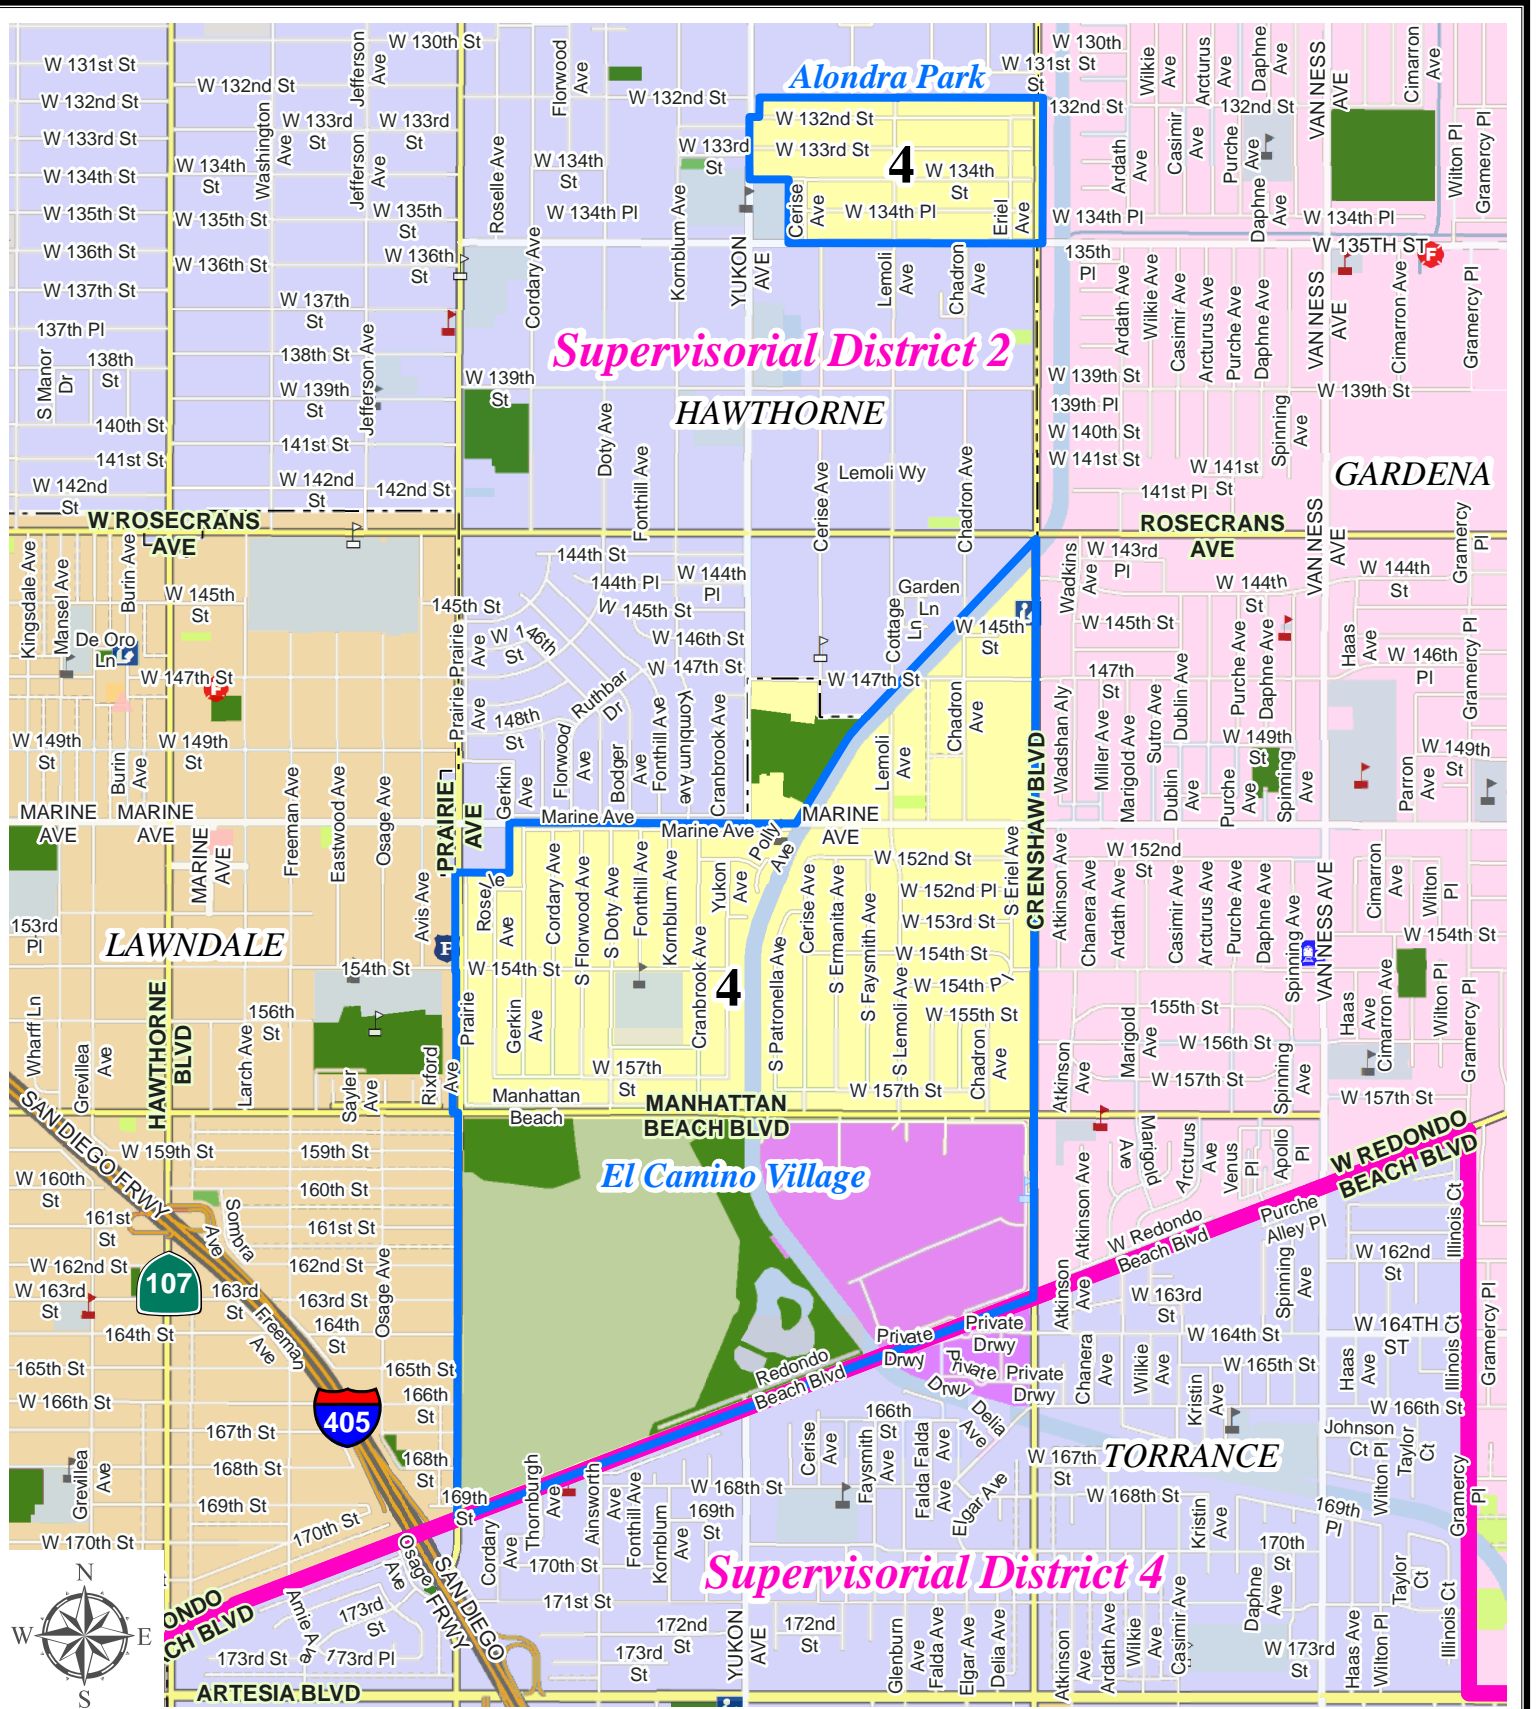

**TRASH
AREA COLLECTION**

1	Monday
2	Tuesday
4	Thursday
5	Friday

*South Bay
Residential Franchise
Trash Collection Schedule*

Supervisory District 4

Supervisory District 2

TRASH AREA COLLECTION	
1	Monday
2	Tuesday

Detail A
South Bay Residential Franchise
Trash Collection Schedule

TRASH AREA COLLECTION	
4	Thursday

Detail B
South Bay Residential Franchise
Trash Collection Schedule

TRASH AREA COLLECTION	
5	Friday

Detail C
South Bay Residential Franchise
Trash Collection Schedule

**TRASH
AREA COLLECTION**

5 Friday

Detail D
South Bay Residential Franchise
Trash Collection Schedule

0.25 0 0.25 0.5 Mile

TRASH AREA COLLECTION	
2	Tuesday
4	Thursday
5	Friday

Detail E
South Bay Residential Franchise
Trash Collection Schedule

TRASH AREA COLLECTION	
2	Tuesday

Detail F
South Bay Residential Franchise
Trash Collection Schedule

**TRASH
AREA COLLECTION**

2 Tuesday

Detail G
South Bay Residential Franchise
Trash Collection Schedule