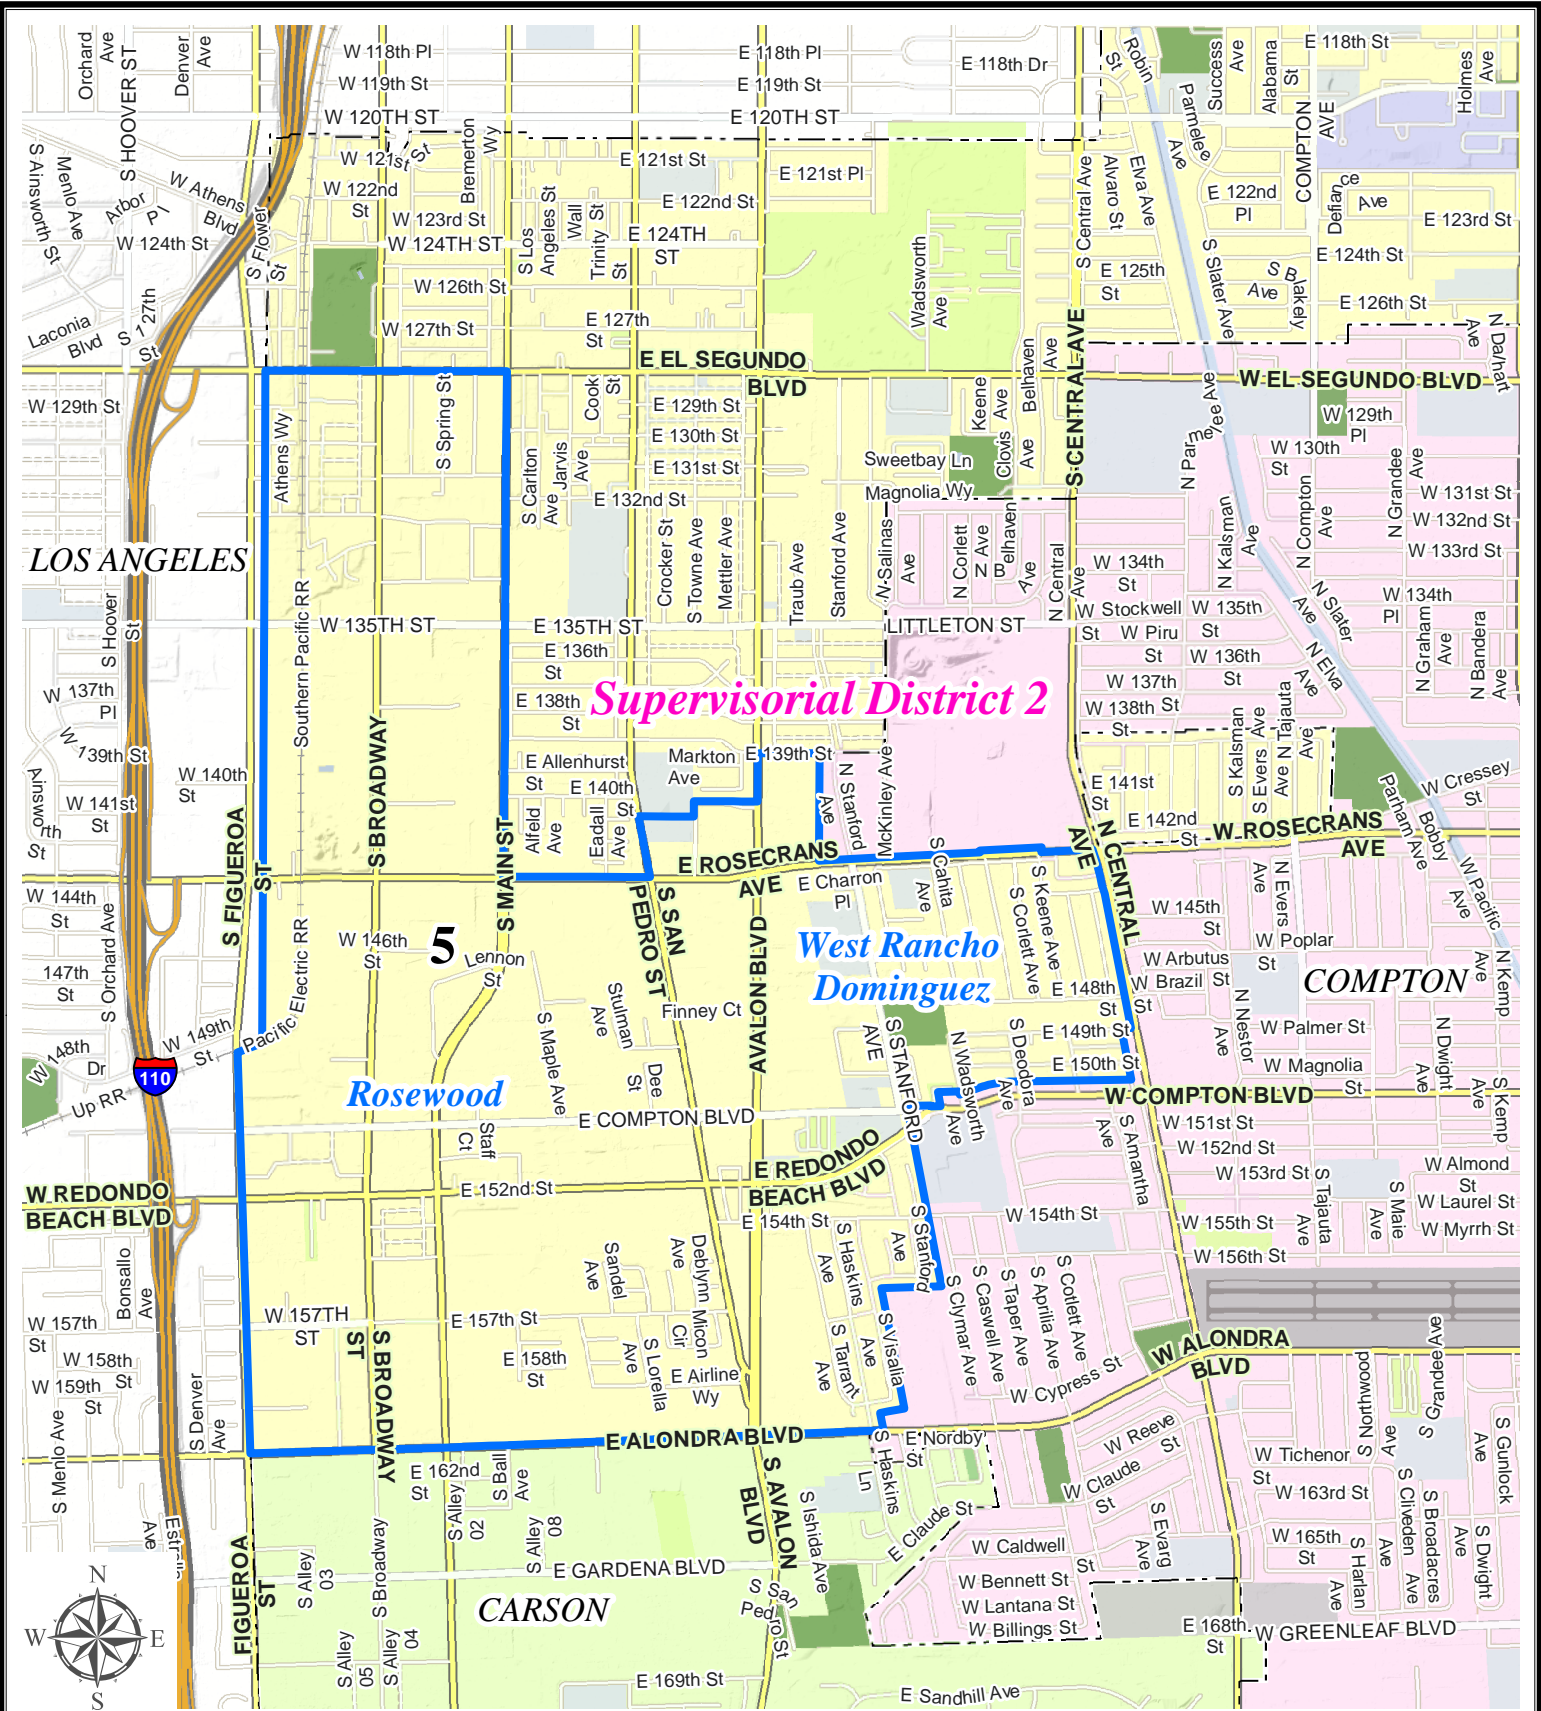

**TRASH
AREA COLLECTION**

1	Monday
2	Tuesday
4	Thursday
5	Friday

*South Bay
Residential Franchise
Trash Collection Schedule*

Supervisory District 4

Supervisory District 2

TRASH AREA COLLECTION	
1	Monday
2	Tuesday

Detail A
South Bay Residential Franchise
Trash Collection Schedule

TRASH AREA COLLECTION	
4	Thursday

Detail B
South Bay Residential Franchise
Trash Collection Schedule

TRASH AREA COLLECTION	
5	Friday

Detail C
South Bay Residential Franchise
Trash Collection Schedule

**TRASH
AREA COLLECTION**

5 Friday

Detail D
South Bay Residential Franchise
Trash Collection Schedule

0.25 0 0.25 0.5 Mile

TRASH AREA COLLECTION	
2	Tuesday
4	Thursday
5	Friday

Detail E
South Bay Residential Franchise
Trash Collection Schedule

TRASH AREA COLLECTION	
2	Tuesday

Detail F
South Bay Residential Franchise
Trash Collection Schedule

**TRASH
AREA COLLECTION**

2 Tuesday

Detail G
South Bay Residential Franchise
Trash Collection Schedule