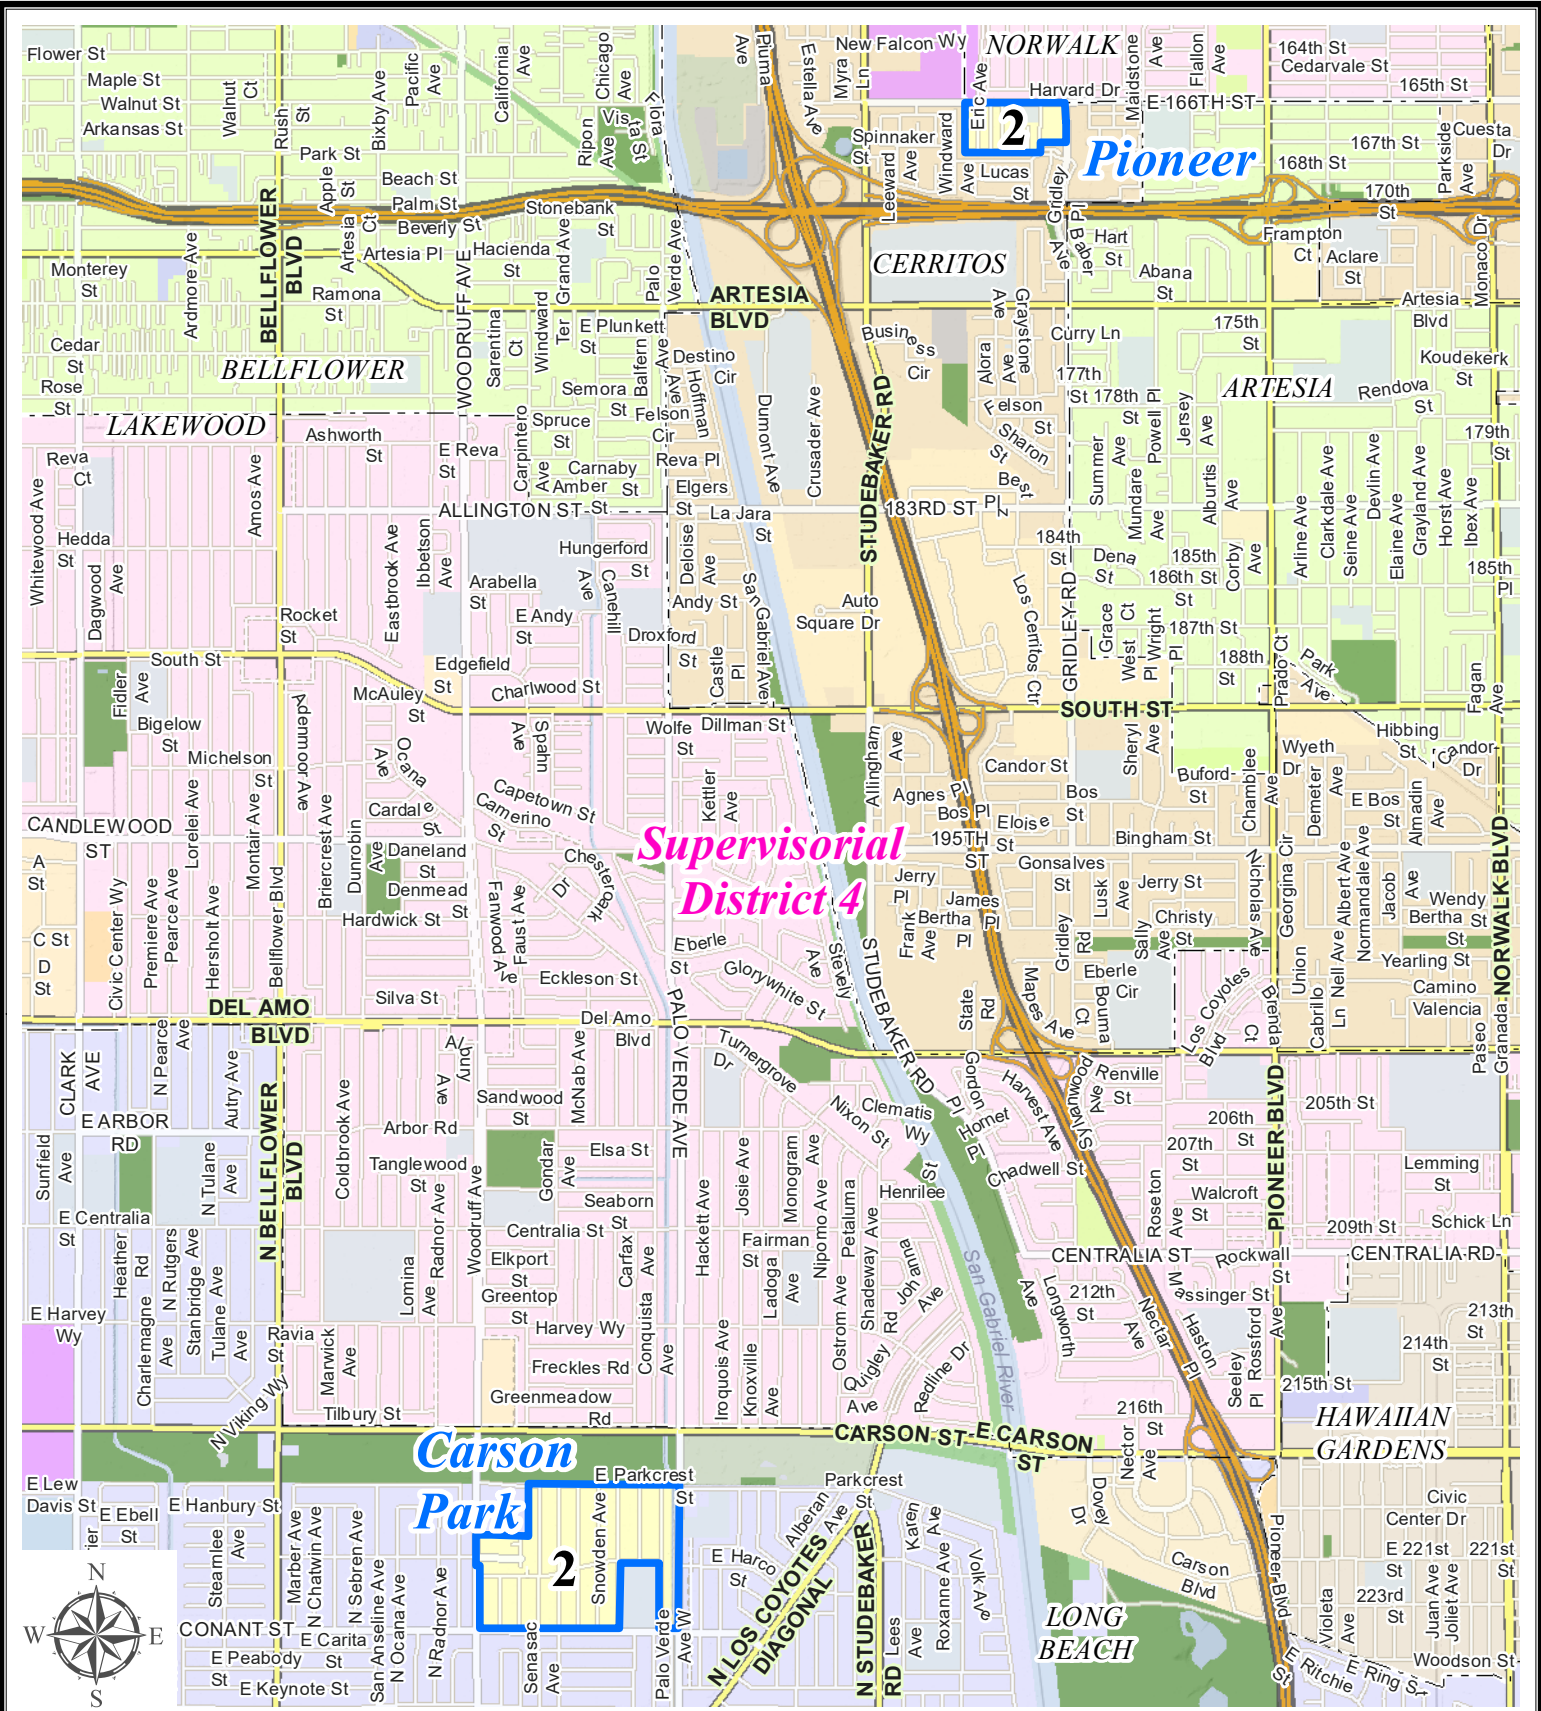

**TRASH
AREA COLLECTION**

1	Monday
2	Tuesday
4	Thursday
5	Friday

*South Bay
Residential Franchise
Trash Collection Schedule*

Supervisory District 4

Supervisory District 2

TRASH AREA COLLECTION	
1	Monday
2	Tuesday

Detail A
South Bay Residential Franchise
Trash Collection Schedule

TRASH AREA COLLECTION	
4	Thursday

Detail B
South Bay Residential Franchise
Trash Collection Schedule

TRASH AREA COLLECTION	
5	Friday

Detail C
South Bay Residential Franchise
Trash Collection Schedule

**TRASH
AREA COLLECTION**

5 Friday

Detail D
South Bay Residential Franchise
Trash Collection Schedule

0.25 0 0.25 0.5 Mile

TRASH AREA COLLECTION	
2	Tuesday
4	Thursday
5	Friday

Detail E
South Bay Residential Franchise
Trash Collection Schedule

TRASH AREA COLLECTION	
2	Tuesday

Detail F
South Bay Residential Franchise
Trash Collection Schedule

**TRASH
AREA COLLECTION**

2 Tuesday

Detail G
South Bay Residential Franchise
Trash Collection Schedule