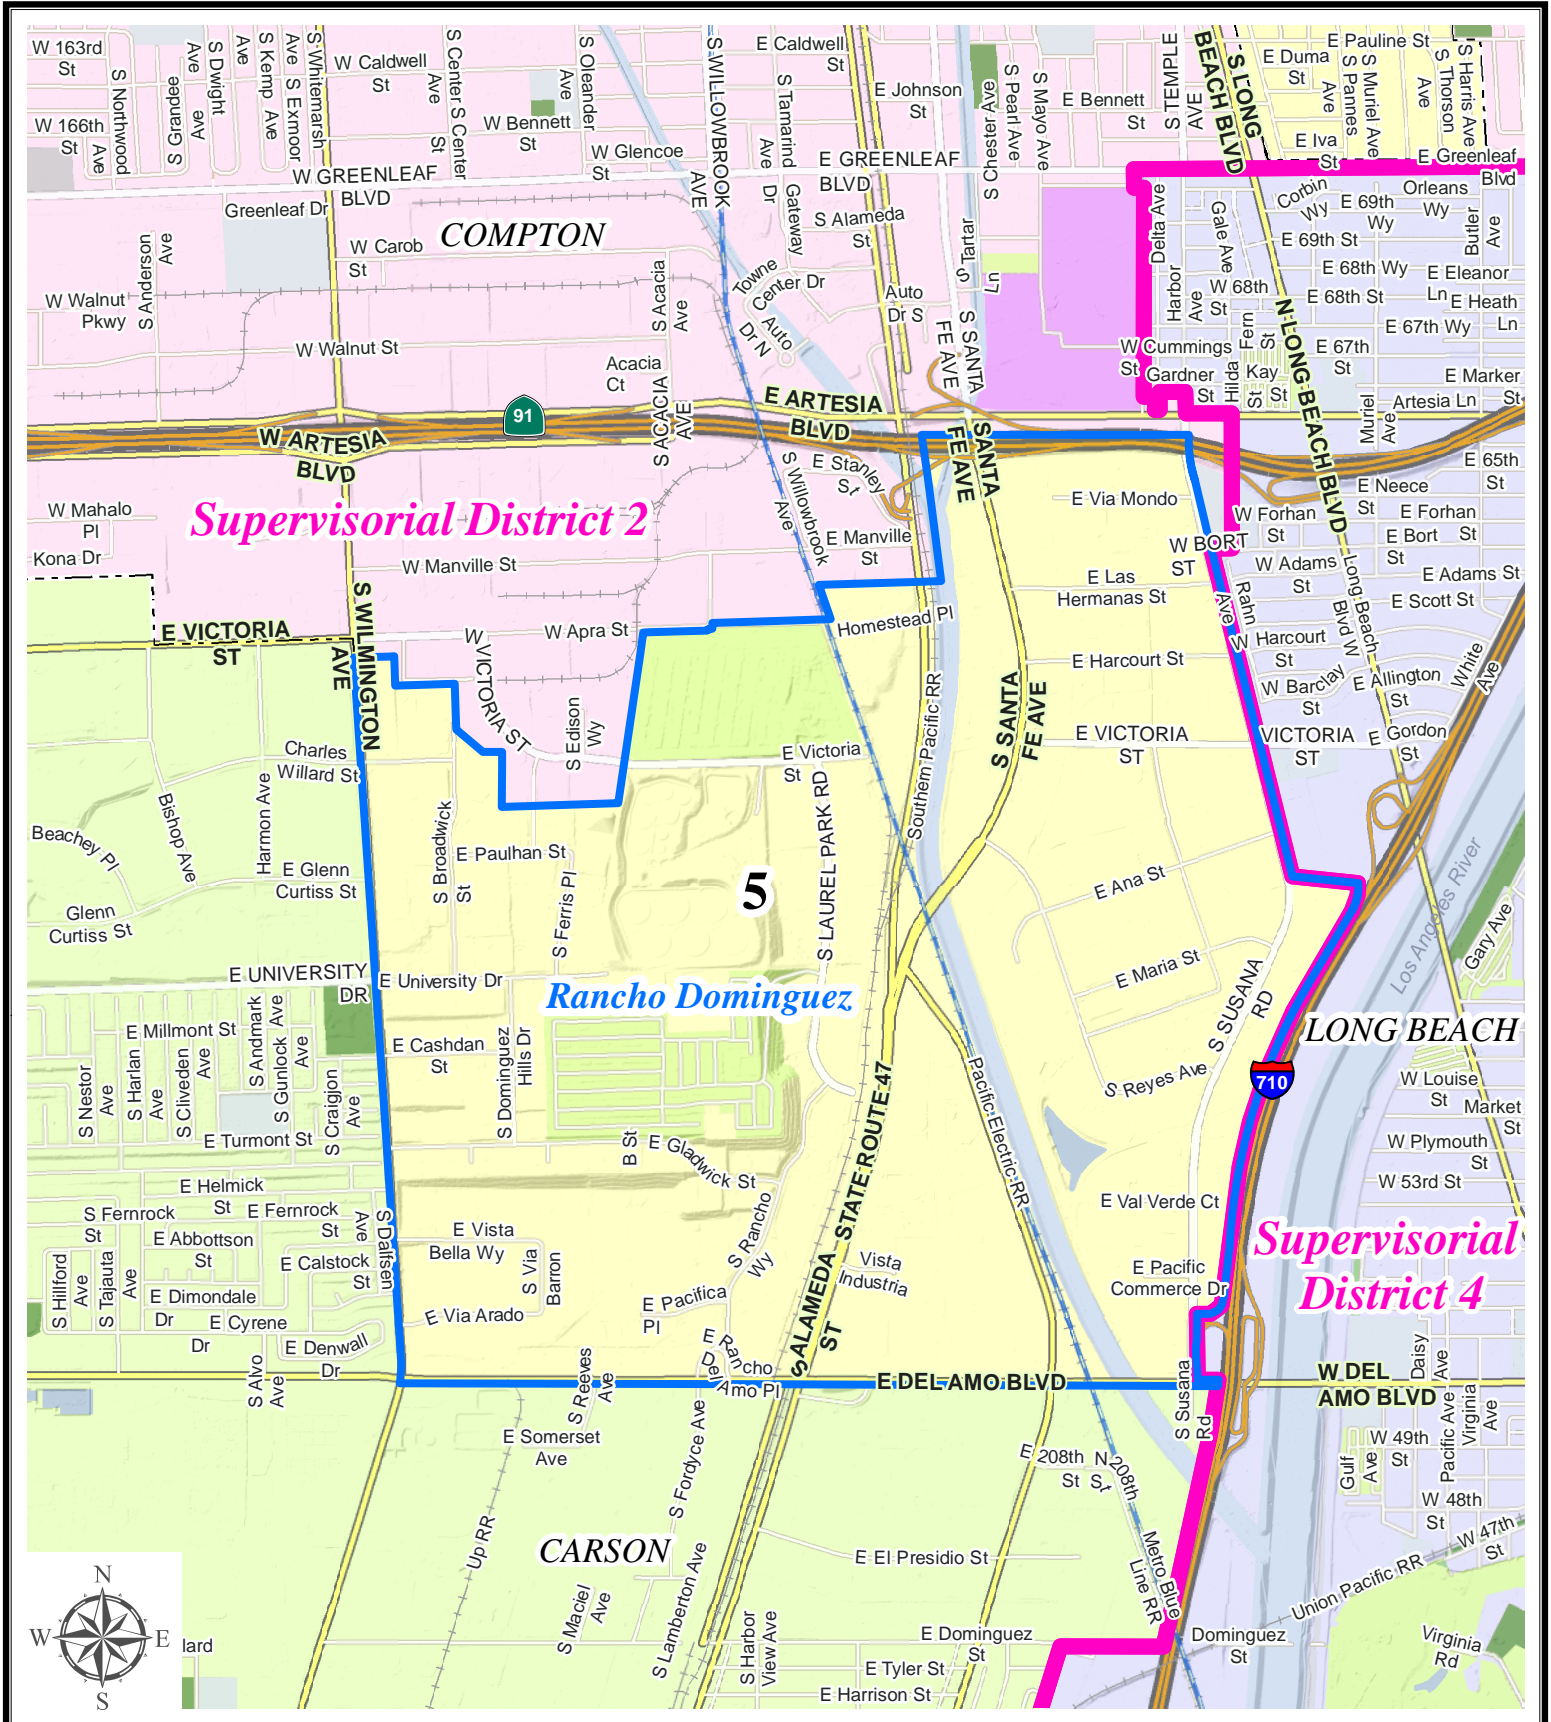

**TRASH
AREA COLLECTION**

1	Monday
2	Tuesday
4	Thursday
5	Friday

*South Bay
Residential Franchise
Trash Collection Schedule*

Supervisory District 4

Supervisory District 2

TRASH AREA COLLECTION	
1	Monday
2	Tuesday

Detail A
South Bay Residential Franchise
Trash Collection Schedule

TRASH AREA COLLECTION	
4	Thursday

Detail B
South Bay Residential Franchise
Trash Collection Schedule

TRASH AREA COLLECTION	
5	Friday

Detail C
South Bay Residential Franchise
Trash Collection Schedule

**TRASH
AREA COLLECTION**

5 Friday

Detail D
South Bay Residential Franchise
Trash Collection Schedule

0.25 0 0.25 0.5 Mile

TRASH AREA COLLECTION	
2	Tuesday
4	Thursday
5	Friday

Detail E
South Bay Residential Franchise
Trash Collection Schedule

TRASH AREA COLLECTION	
2	Tuesday

Detail F
South Bay Residential Franchise
Trash Collection Schedule

**TRASH
AREA COLLECTION**

2 Tuesday

Detail G
South Bay Residential Franchise
Trash Collection Schedule