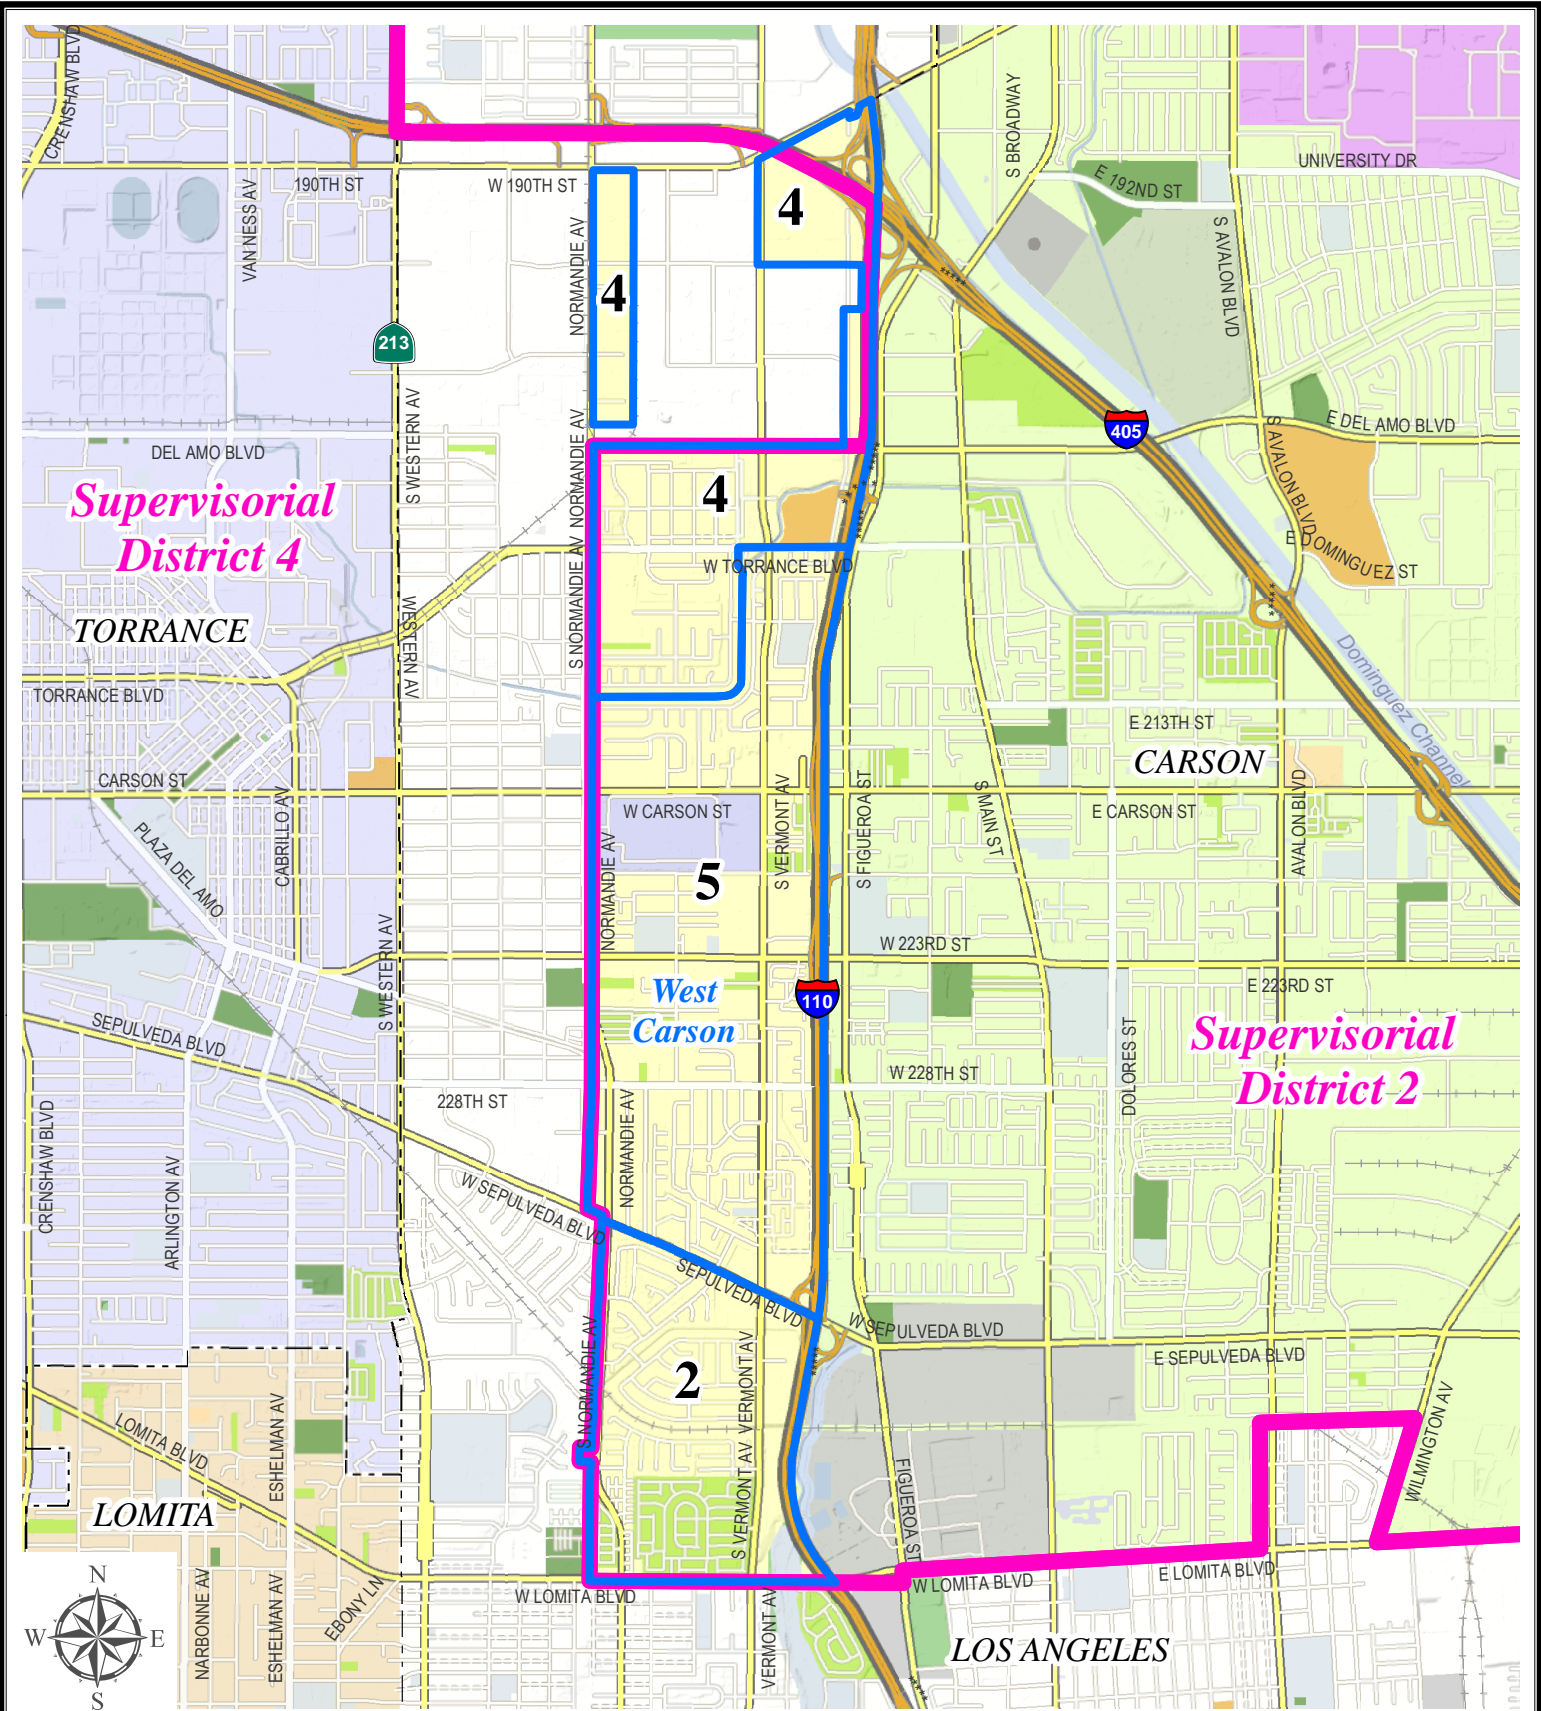

**TRASH
AREA COLLECTION**

1	Monday
2	Tuesday
4	Thursday
5	Friday

*South Bay
Residential Franchise
Trash Collection Schedule*

Supervisory District 4

Supervisory District 2

TRASH AREA COLLECTION	
1	Monday
2	Tuesday

Detail A
South Bay Residential Franchise
Trash Collection Schedule

TRASH AREA COLLECTION	
4	Thursday

Detail B
South Bay Residential Franchise
Trash Collection Schedule

TRASH AREA COLLECTION	
5	Friday

Detail C
South Bay Residential Franchise
Trash Collection Schedule

**TRASH
AREA COLLECTION**

5 Friday

Detail D
South Bay Residential Franchise
Trash Collection Schedule

0.25 0 0.25 0.5 Mile

TRASH AREA COLLECTION	
2	Tuesday
4	Thursday
5	Friday

Detail E
South Bay Residential Franchise
Trash Collection Schedule

TRASH AREA COLLECTION	
2	Tuesday

Detail F
South Bay Residential Franchise
Trash Collection Schedule

**TRASH
AREA COLLECTION**

2 Tuesday

Detail G
South Bay Residential Franchise
Trash Collection Schedule