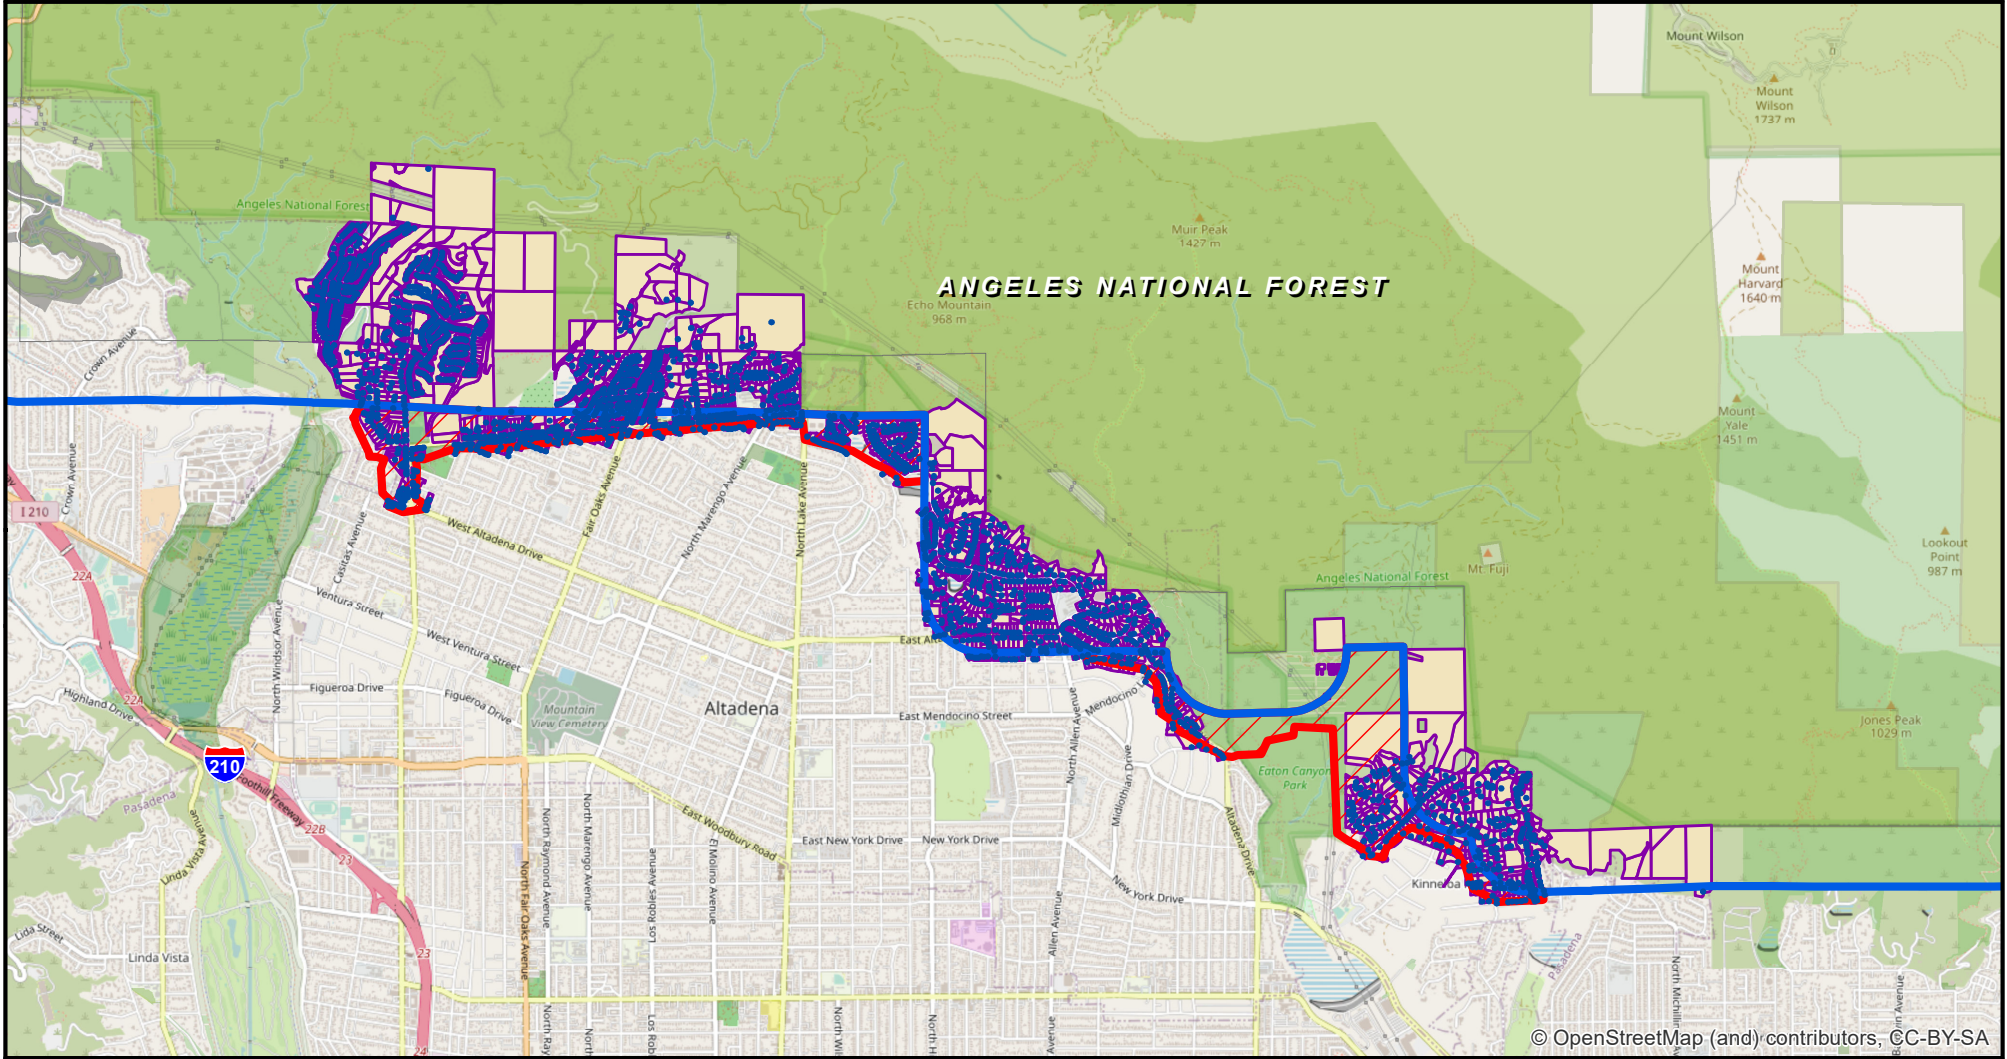

# ALTADENA/KINNELOA MESA SERVICE AREAS IN BEAR ZONE

## 1/4 MILE FROM BORDER OF NATIONAL FOREST AND ADDITIONAL REGIONS OF BEAR SITINGS

© OpenStreetMap (and) contributors, CC-BY-SA

- Affected Addresses within Bear Siting Zone
- Affected Residential Parcels
- 1/4 Mile Buffer from National Forest
- Additional Areas Known for Bear Sitings
- Angeles National Forest Boundary

Date: 10/12/2022  
 SMPM Division, Mapping & GIS Services Section (HCHANG)  
 Data Sources: Geographic data from eGIS Repository. All rights reserved.  
 Disclaimer: This product is for informational purposes and may not have been prepared for or be suitable for legal engineering, or surveying purposes. Users of this information should review or consult the primary data and information sources to ascertain the usability of the information.