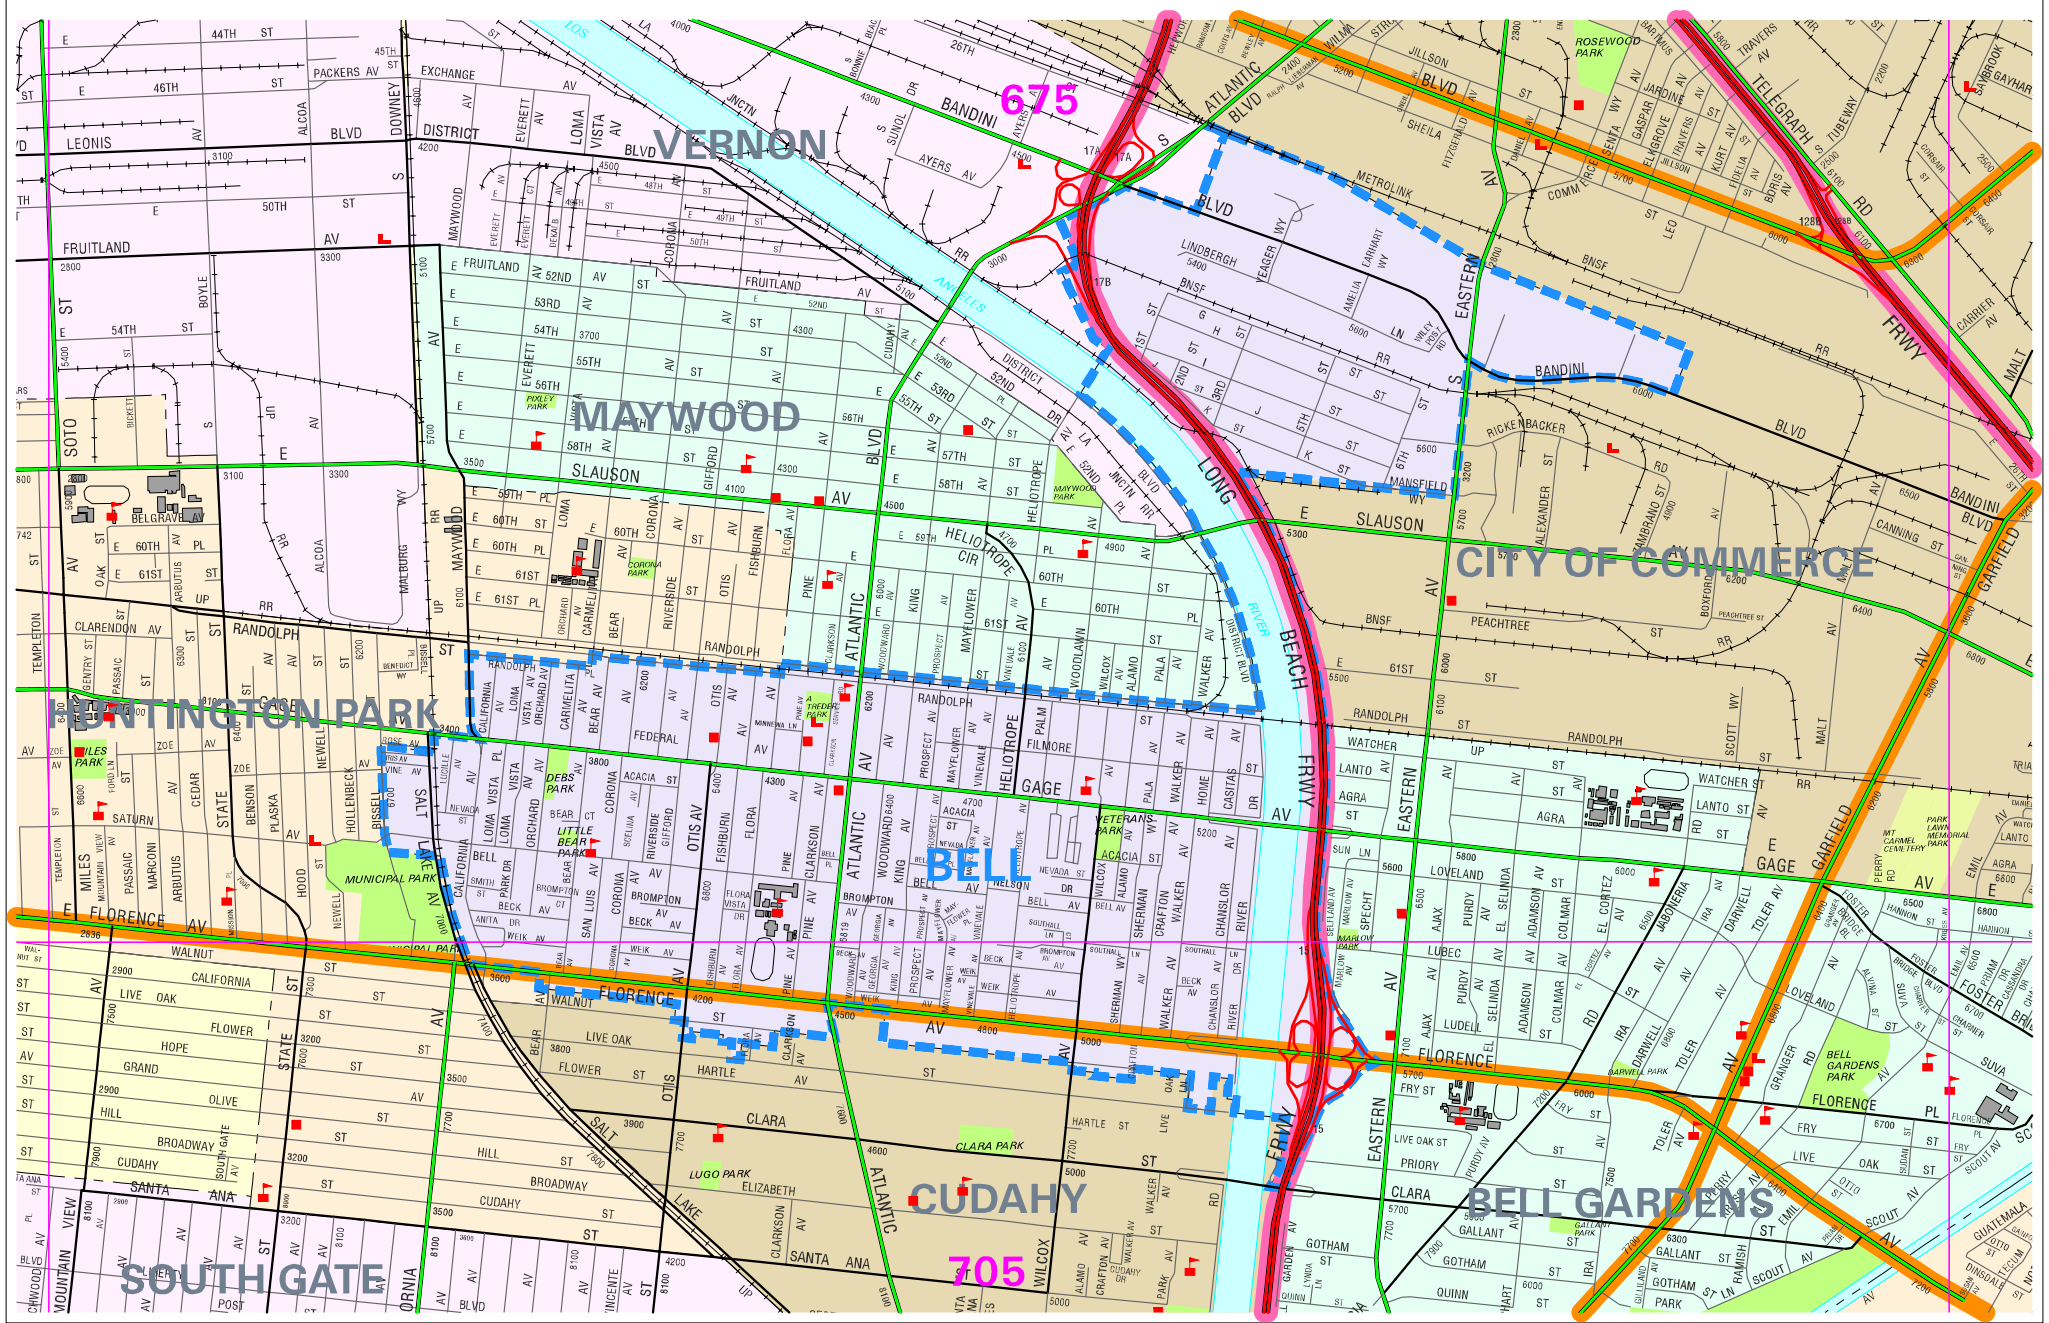

- City Boundary
- Freeway Disaster Route
- Disaster Route
- Thomas Guide Page Grid

CITY OF BELL

(Map Size: 11" x 8.5")

AML:s:\arcspace\wk_0services\aml_dir\bell.aml Prepared by: DLACY