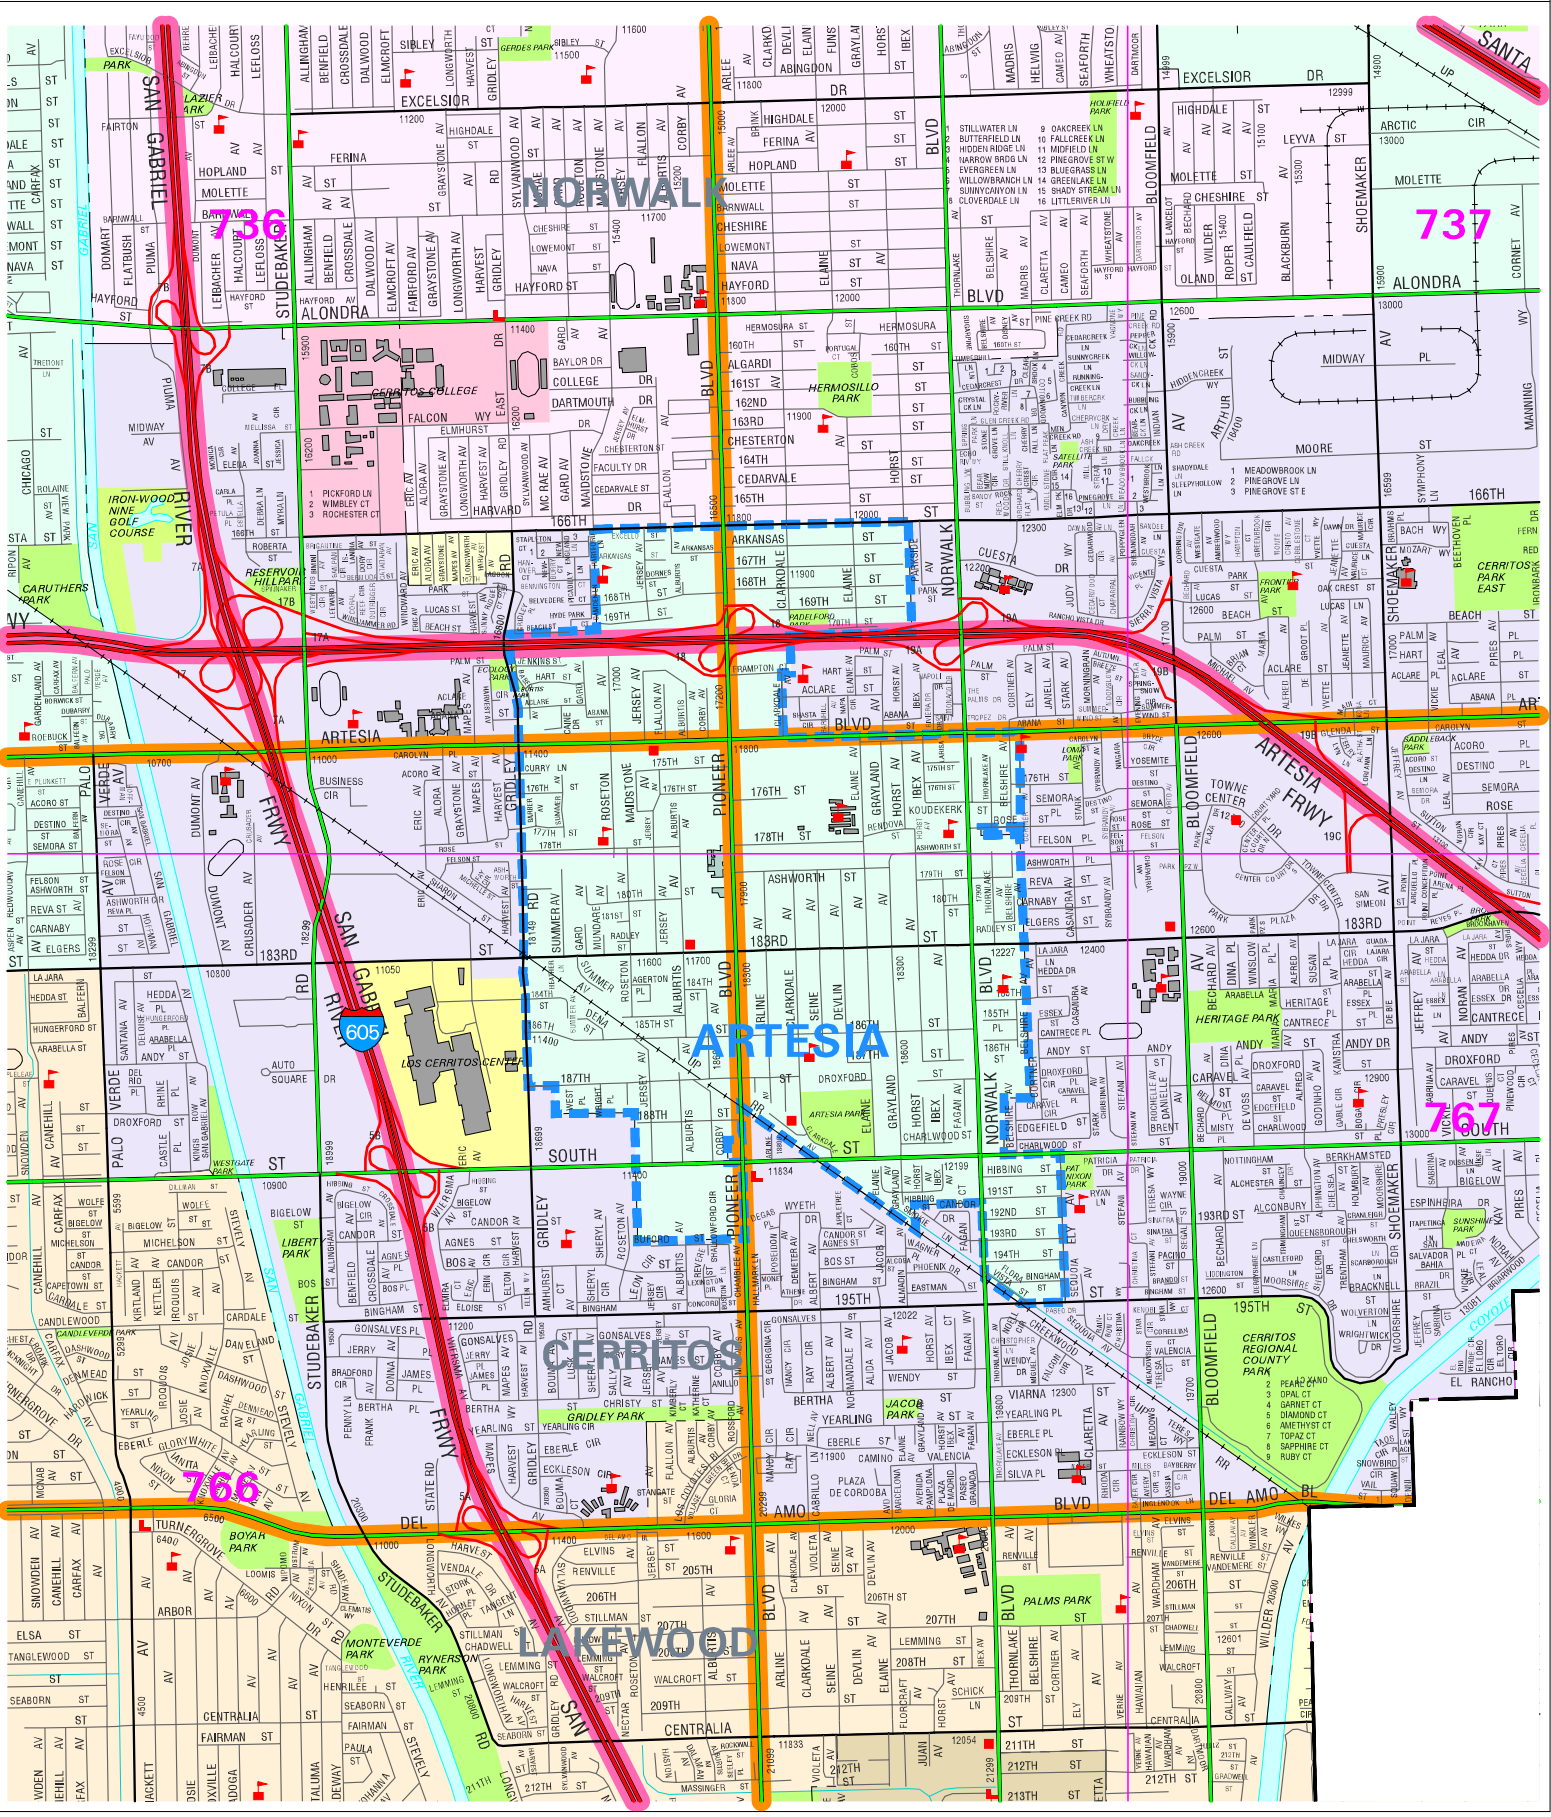

- City Boundary
- Freeway Disaster Route
- Disaster Route
- Thomas Guide Page Grid

CITY OF ARTESIA

(Map Size: 8.5" x 11")